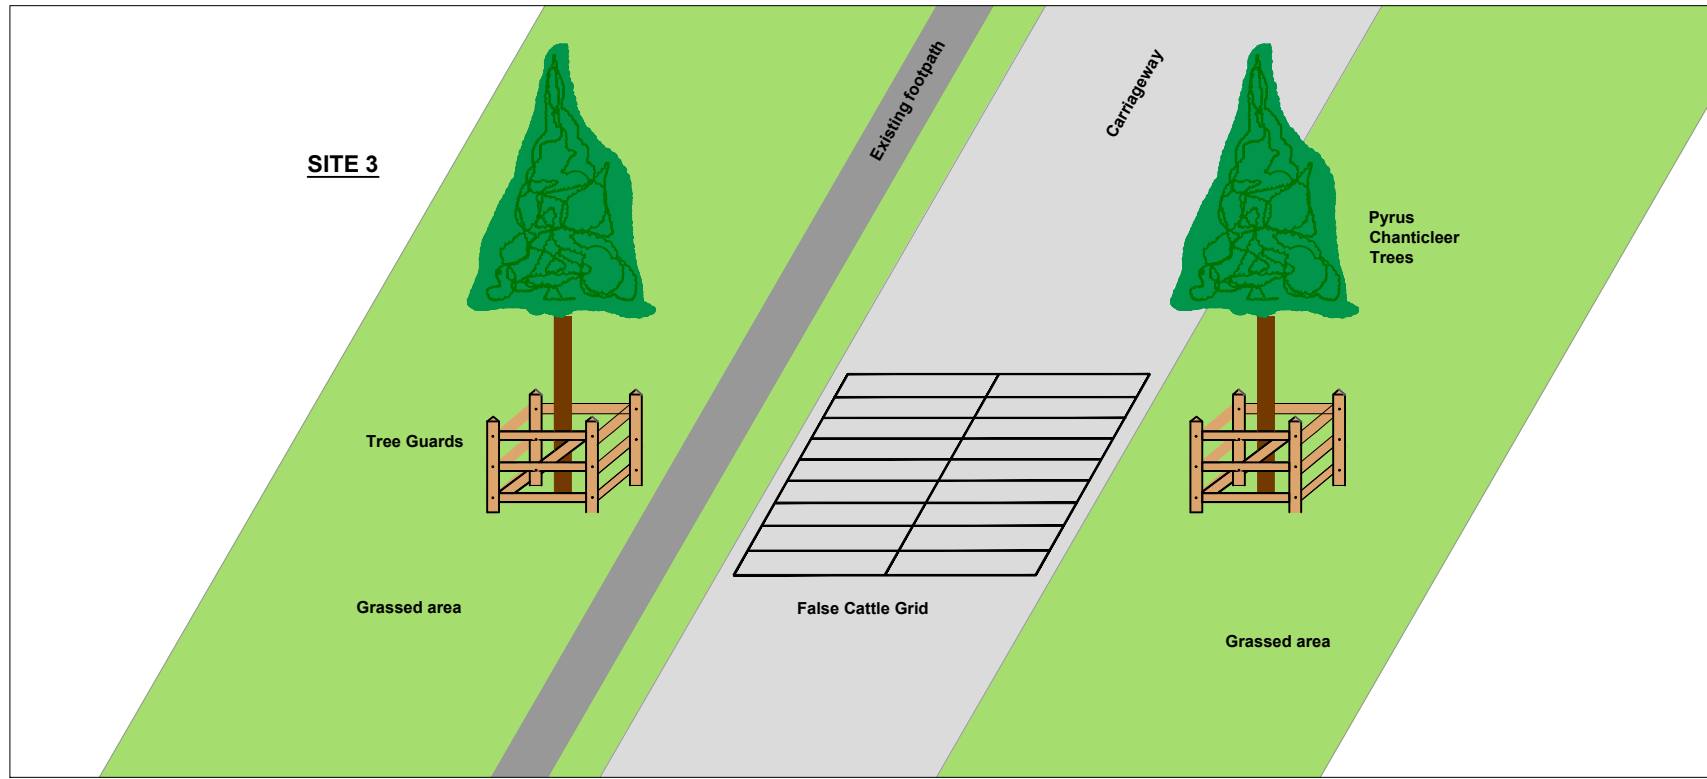

F					
E					
D					
C					
B					
A	6/21	SLD	MJS	MJS	Amendments
O	3/20	SLD	MJS	MJS	ORIGINAL
REV	DATE	DRAWN	CHECK	APPRV	DESCRIPTION

DRAWING PURPOSE:
PROPOSED

PROJECT:
**BROUGHTON GIFFORD
TRAFFIC MANAGEMENT MEASURES**

DRAWING TITLE:
SITE 3

SCALES:	NOT TO SCALE	SHEET SIZE:	A4
DRAWING No.	2020-019-SLD-BGIF-D001	REVISION:	A
FILE REF:	L:/TET/AB/MELKSHAM